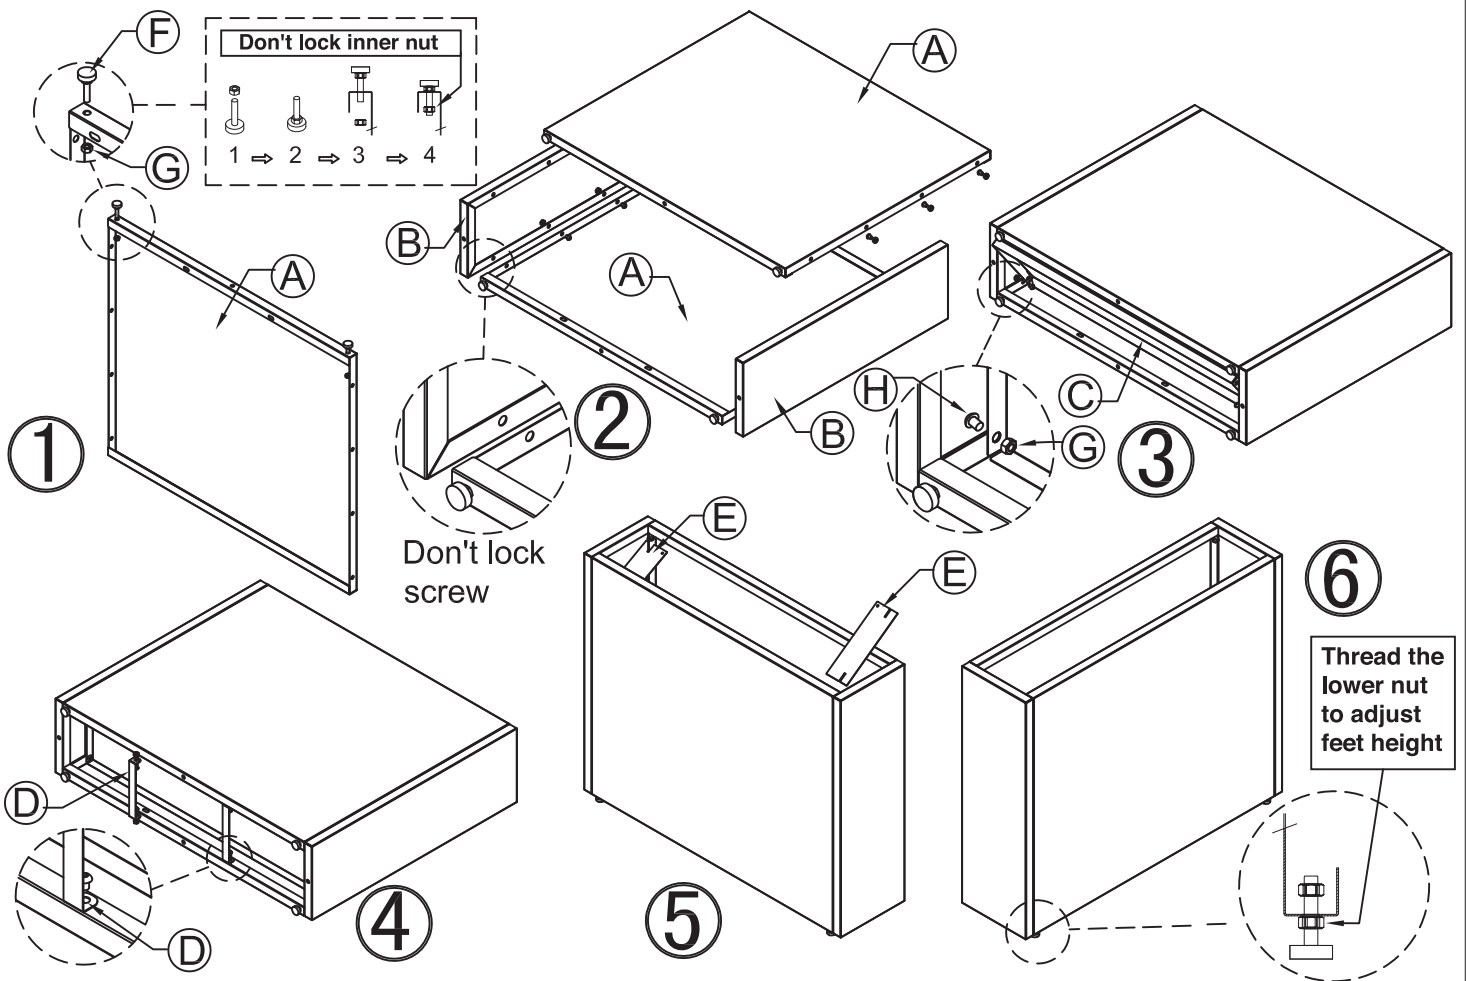

(H) x20

(I) x1

(J) x1

Metal Planter ∞ Divider 25

100x25x80 cm

Herstera Garden S.L.

Barcelona, Spain

www.herstera.com