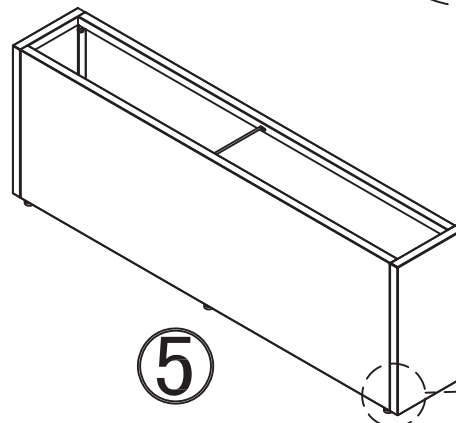

(H) x1

(I) x1

1

2

3

4

5

Thread the lower nut to adjust feet height

Metal Planter ∞ 30

150x30x50 cm

Herstera Garden S.L.

Barcelona, Spain

www.herstera.com